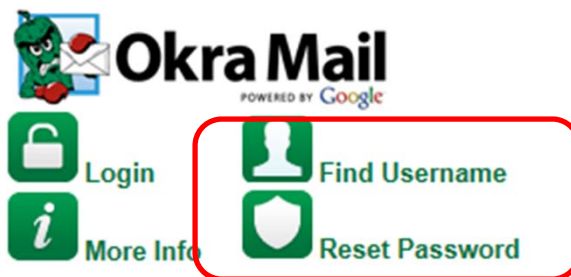

General Instructions:

- You will use the first part of your Okra Mail to log in.
  Ex: Your Okra Mail email is student1@okramail.deltastate.edu you would use “student1”
- Your password will be your Okra Mail password.
- If you don't know this information you can find it under the Okra Mail section on your myDSU homepage.