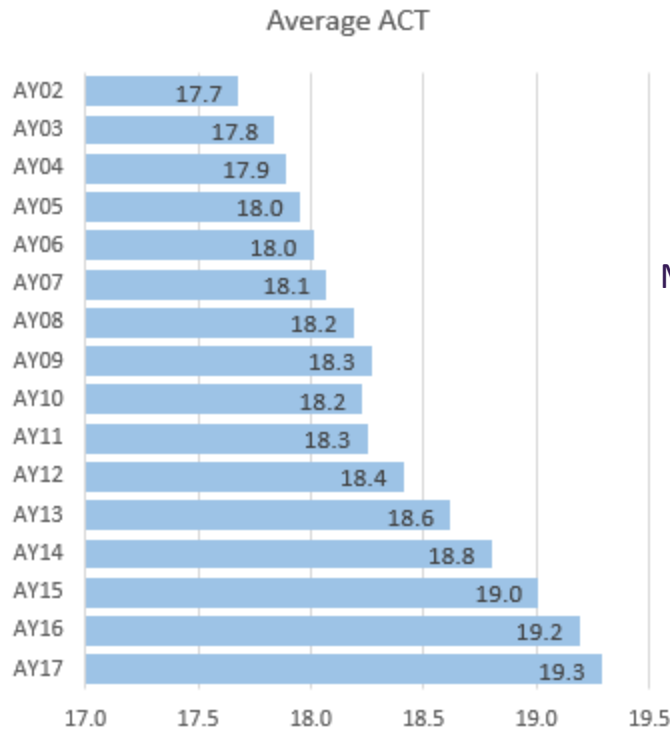

A glance at Mississippi Community and Junior Colleges Dual Enrollment *

* Dual Enrollment refers to any student classified as Dual Enroll, Dual Credit or Early College