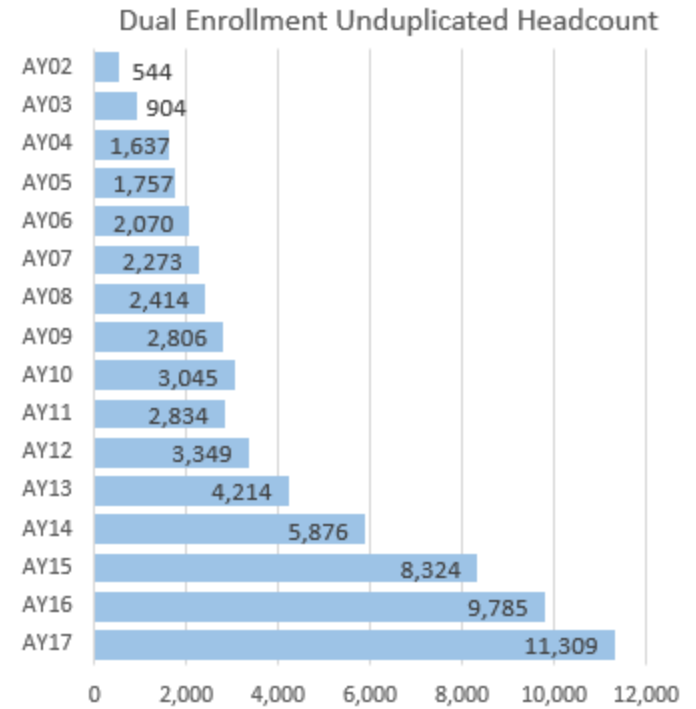

A glance at Mississippi Community and Junior Colleges Dual Enrollment *

* Dual Enrollment refers to any student classified as Dual Enroll, Dual Credit or Early College