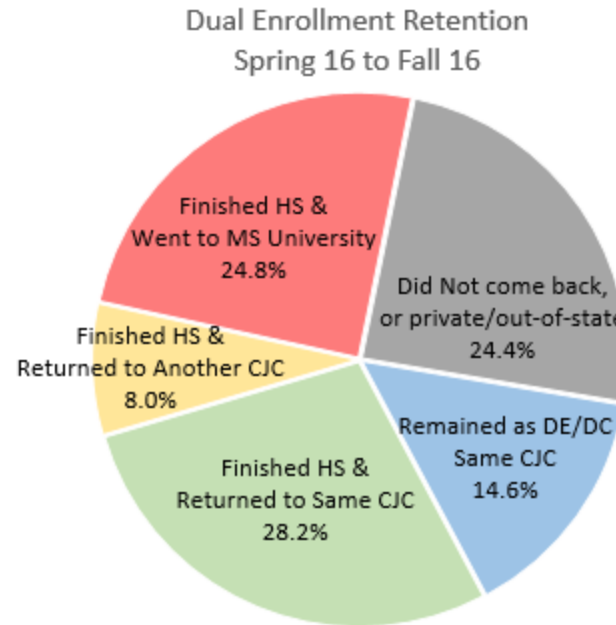

A glance at Mississippi Community and Junior Colleges Dual Enrollment *

* Dual Enrollment refers to any student classified as Dual Enroll, Dual Credit or Early College